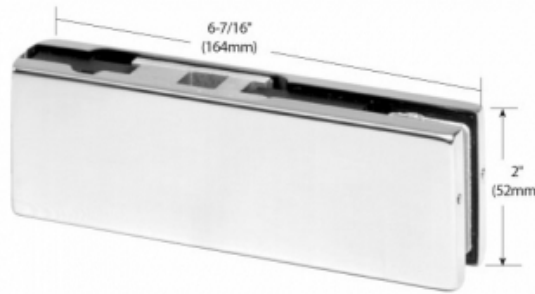

Model No Description	Model No Description
-------------------------	-------------------------

PF-TDTP-234
Top Patch Fitting For Pivot
With TPI Insert Included
 2 3/4" (70mm) Backset

PF-TPI
 Top Door Pivot Insert

PF-TDTP-2916
Top Patch Fitting For Pivot
With TPI Insert Included
 2 9/16" (65mm) Backset

Available 605, 629, 630 Please Specify When Ordering

PF-TDTC-234
Top Patch Fitting For Pivot
With TCI Insert Included
 2 3/4" (70mm) Backset