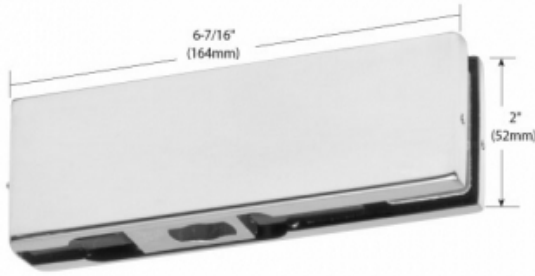

Model No Description	Model No Description
-------------------------	-------------------------

PF-TDTP-234
Top Patch Fitting For Pivot
With TPI Insert Included
 2 3/4" (70mm) Backset

PF-TPI
 Top Door Pivot Insert

PF-TDTP-2916
Top Patch Fitting For Pivot
With TPI Insert Included
 2 9/16" (65mm) Backset

Available 605, 629, 630 Please Specify When Ordering

PF-TDTC-234
Top Patch Fitting For Pivot
With TCI Insert Included
 2 3/4" (70mm) Backset

PF-TCI
 Top Door Transom Insert

PF-TDTC-2916
Top Patch Fitting For Pivot
With TCI Insert Included
 2 9/16" (65mm) Backset

Available 605, 629, 630 Please Specify When Ordering

PF-BDBP-234
Bottom Patch For Bottom Pivot
With BPI Insert Included
 2 3/4" (70mm) Backset