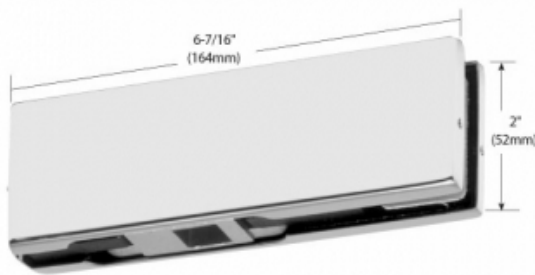

PF-BFCI
Bottom Door Floor Closer Insert

PF-BD-2916
Bottom Patch For Floor Closer
With TCI Insert Included
2 9/16" (65mm) Backset

Available 605, 629, 630 Please Specify When Ordering